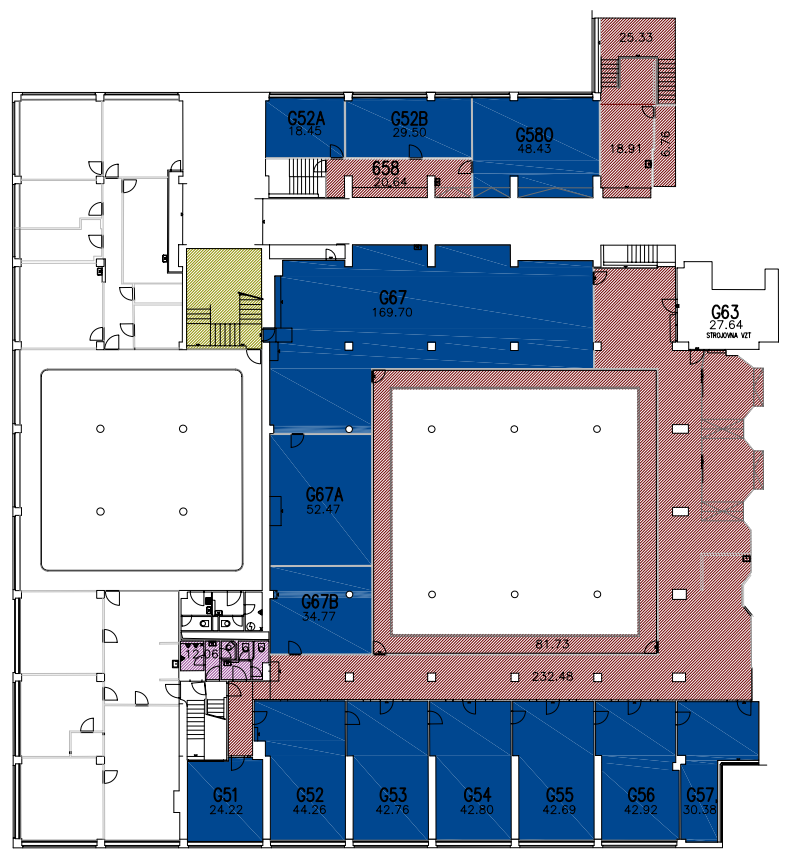

LEGEND:

- OFFICES RENTED
- OFFICES RESERVED
- OFFICES AVAILABLE
- OFFICES
- RENTABLE CORRIDORS
- CIRCULATING AREAS
- TOILETS

RENTABLE SPACES
 Bubenská 1477/1, Prague
 ground floor-gallery
 (1.NP-galerie)
 on 06/05/2011