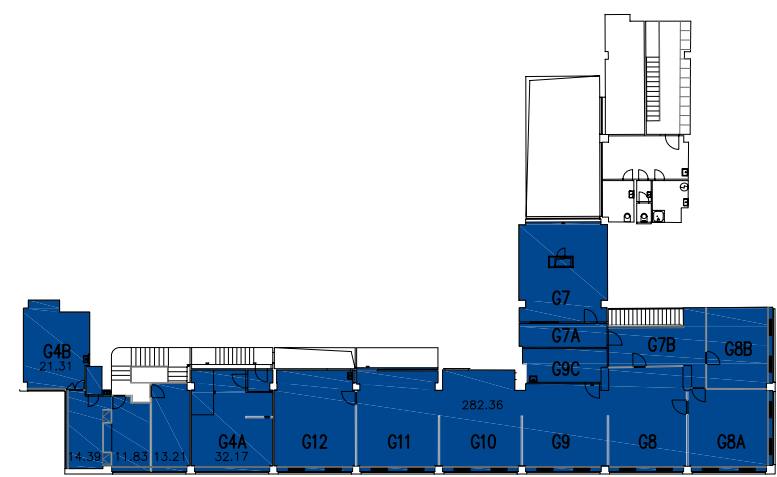

LEGEND:

- OFFICES RENTED
- OFFICES RESERVED
- OFFICES AVAILABLE
- OFFICES
- RENTABLE CORRIDORS
- CIRCULATING AREAS
- TOILETS

RENTABLE SPACES
 Bubenská 1477/1, Prague
 ground floor-gallery
 (1.NP-galerie)
 on 06/05/2011